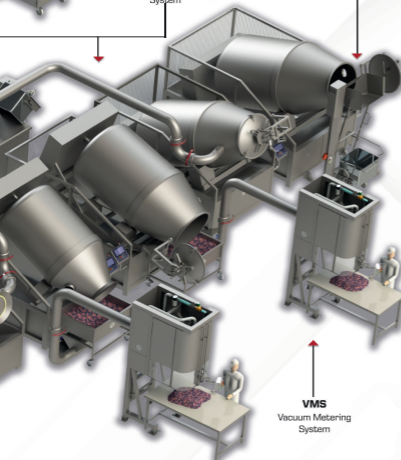

RED MEAT

POULTRY

FISH

PRODUCT RANGE

GAROS

PRODUCT RANGE

BASIC SOLUTIONS

Injector
GSI 350

Tumbler
GTB 1600 GTB 5600
GTB 2600 GTB 7500
GTB 3900 GTB 10000

GPC
Vacuum Cleaner

VFS
Vacuum Filling
System

Tumbler

- | | |
|-----------|------------|
| MDF 1600 | Hydraulic |
| MDF 2600 | Cooling |
| MDF 3900 | Defrosting |
| MDF 5600 | Vacuum |
| MDF 7500 | Steam |
| MDF 10000 | |

RED MEAT

POULTRY

FISH

**MIXING &
MARINATING**

TROLLEY TUMBLER
GBT 300

RED MEAT

POULTRY

FISH