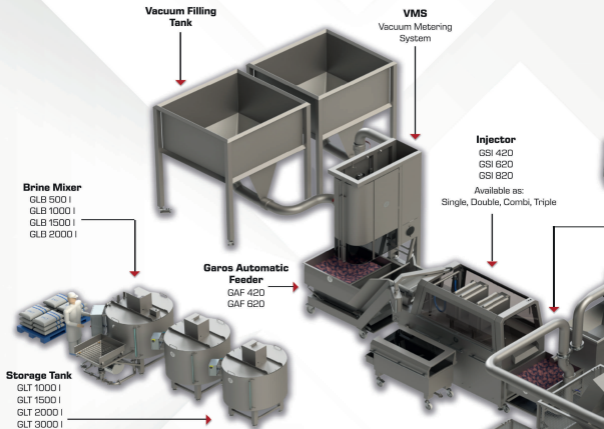

RED MEAT

POULTRY

FISH

PRODUCT RANGE

GAROS

PRODUCT RANGE

BASIC SOLUTIONS

Injector
GSI 350

Tumbler
GTB 1600 GTB 5600
GTB 2600 GTB 7500
GTB 3900 GTB 10000

GPC
Vacuum Cleaner

VFS
Vacuum Filling
System

Tumbler

- | | |
|-----------|------------|
| MDF 1600 | Hydraulic |
| MDF 2600 | Cooling |
| MDF 3900 | Defrosting |
| MDF 5600 | Vacuum |
| MDF 7500 | Steam |
| MDF 10000 | |

RED MEAT

POULTRY

FISH

**MIXING &
MARINATING**

TROLLEY TUMBLER
GBT 300

RED MEAT

POULTRY

FISH